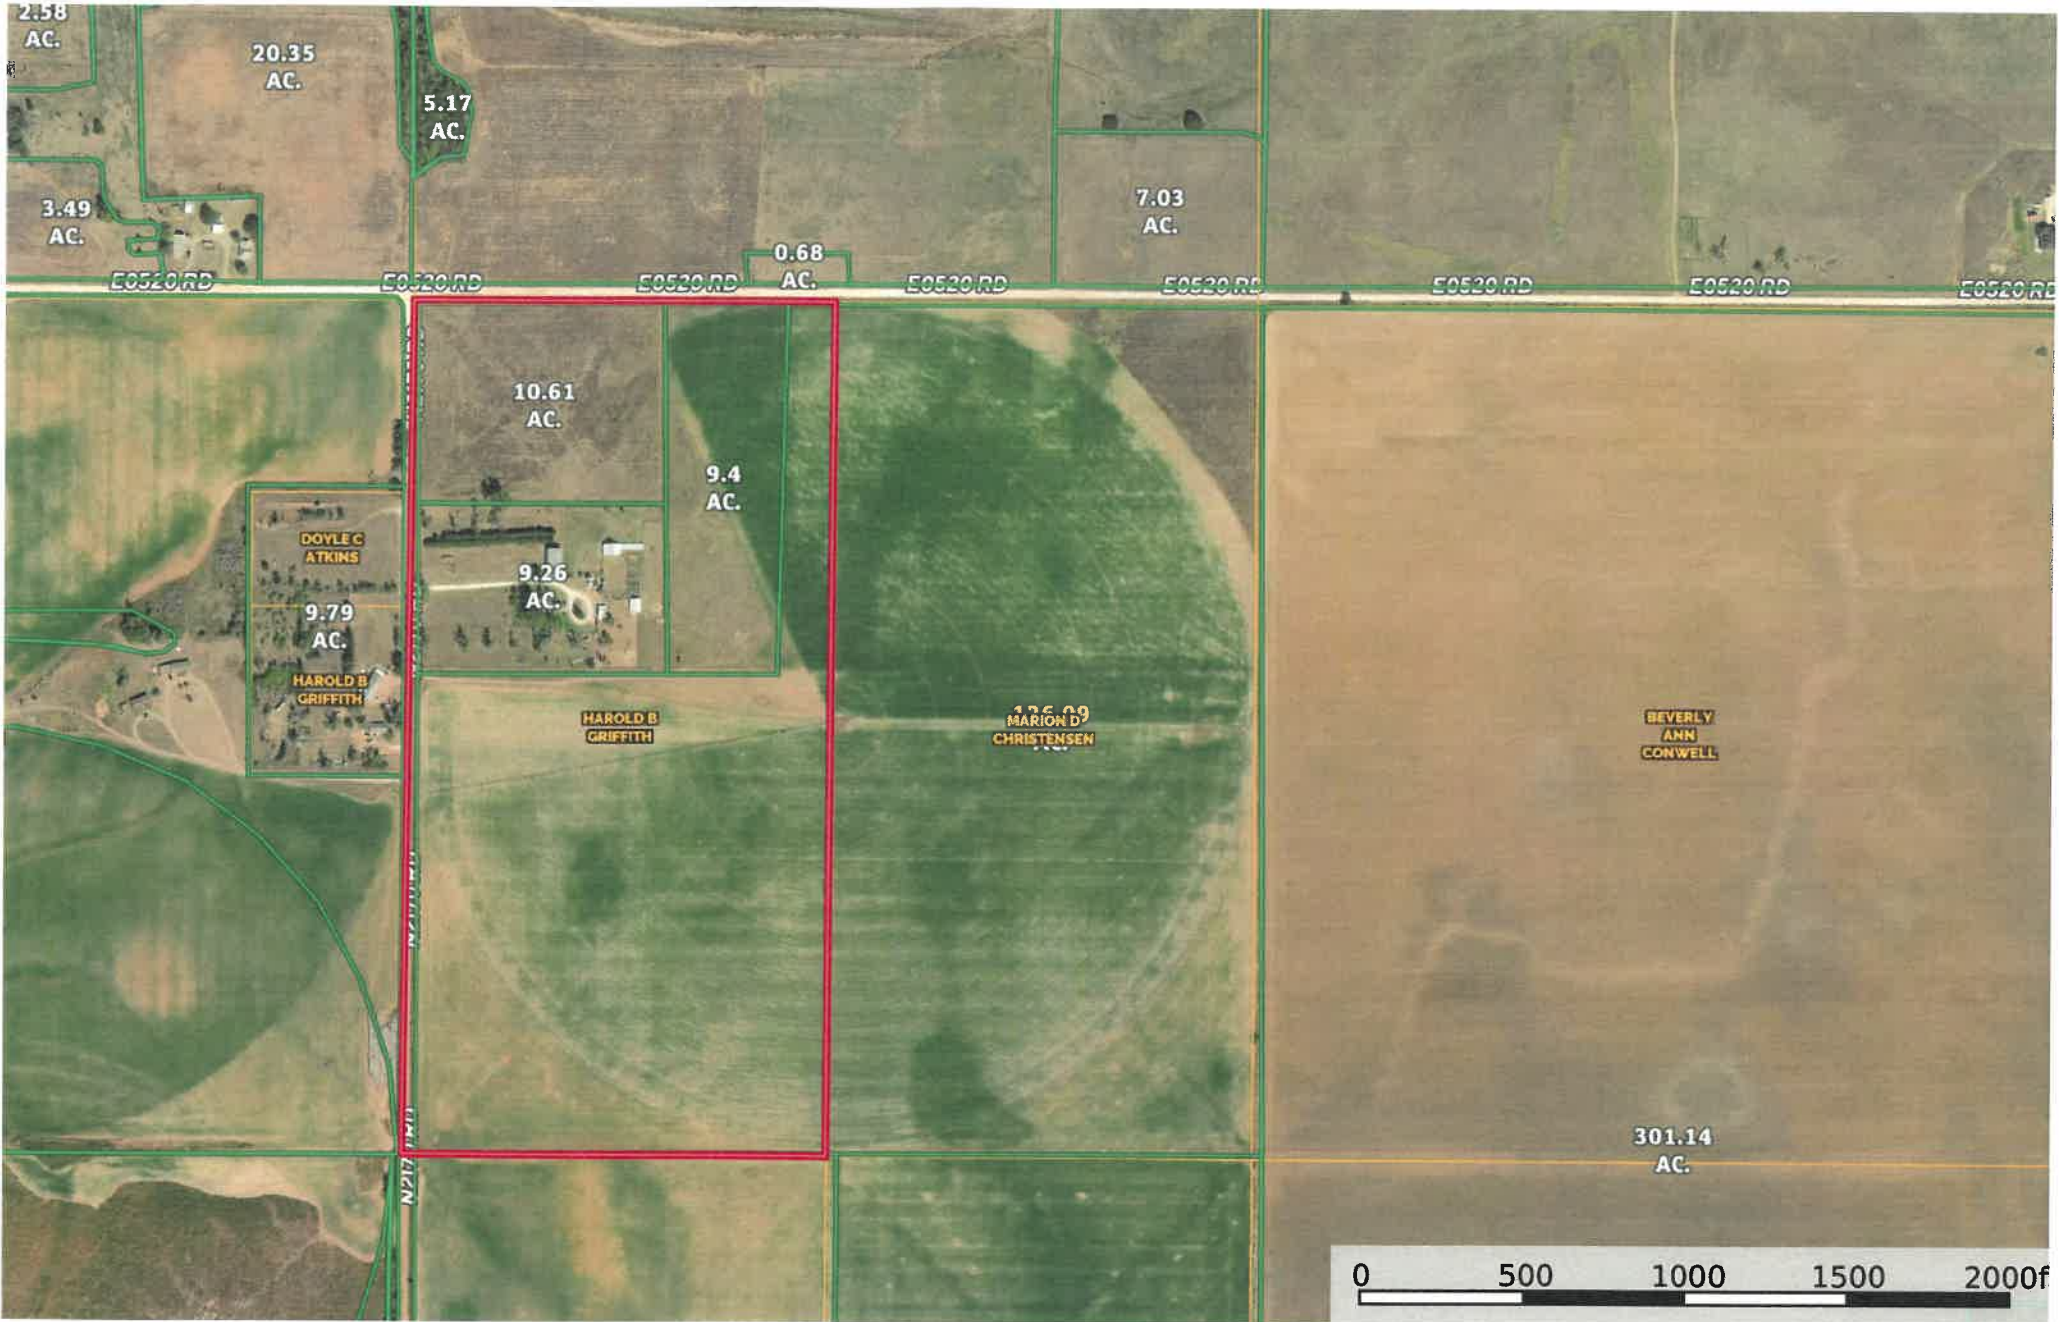

Oklahoma, AC +/-

Boundary

Oklahoma, AC +/-

- Boundary
- Stream, Intermittent
- River/Creek
- Water Body