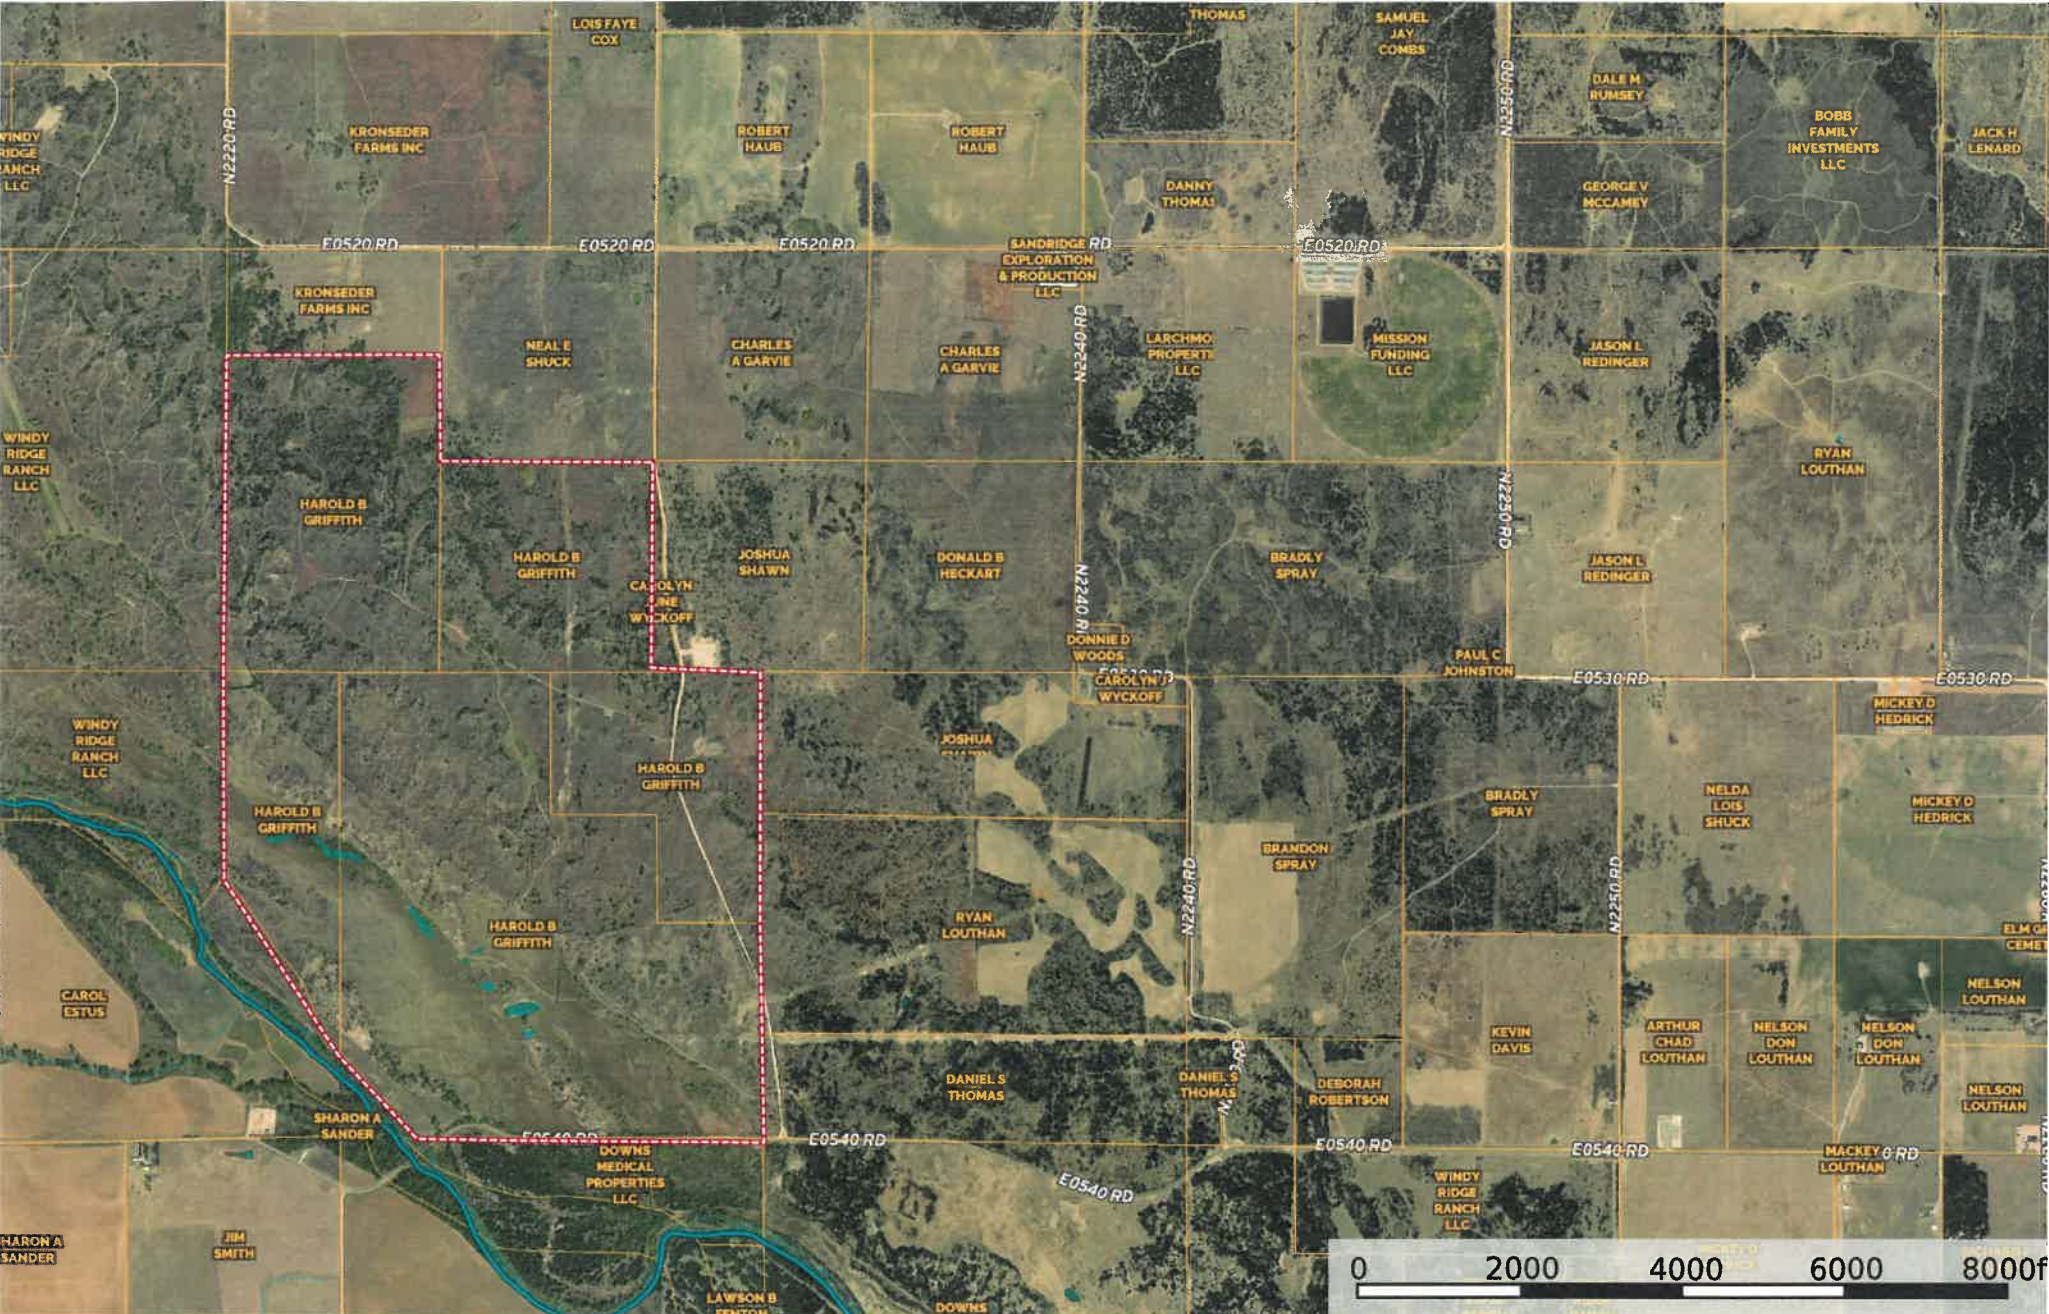

Oklahoma, AC +/-

Boundary

Oklahoma, AC +/-

- Boundary
- Stream, Intermittent
- River/Creek
- Water Body